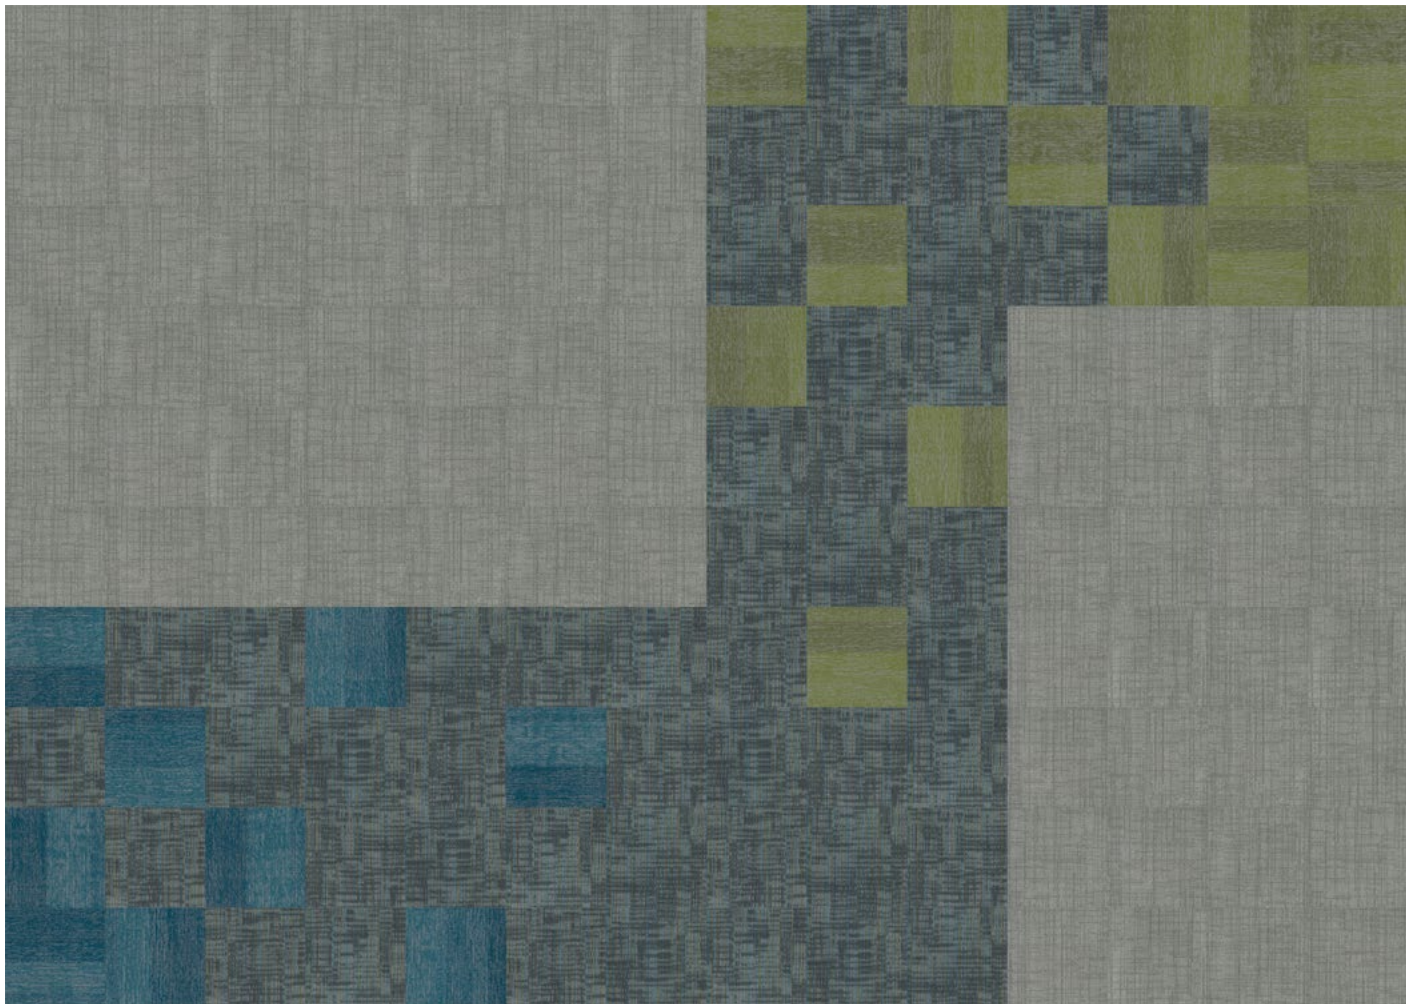

Installation 06

■ Arrange Carpet Tile (5T294) in Reflection (94323)

■ Arrange Carpet Tile (5T294) in Mountain View (94326)

■ Correspond Carpet Tile (5T353) in Together (52516)

■ Surround Carpet Tile (5T421) in Limestone (17530)