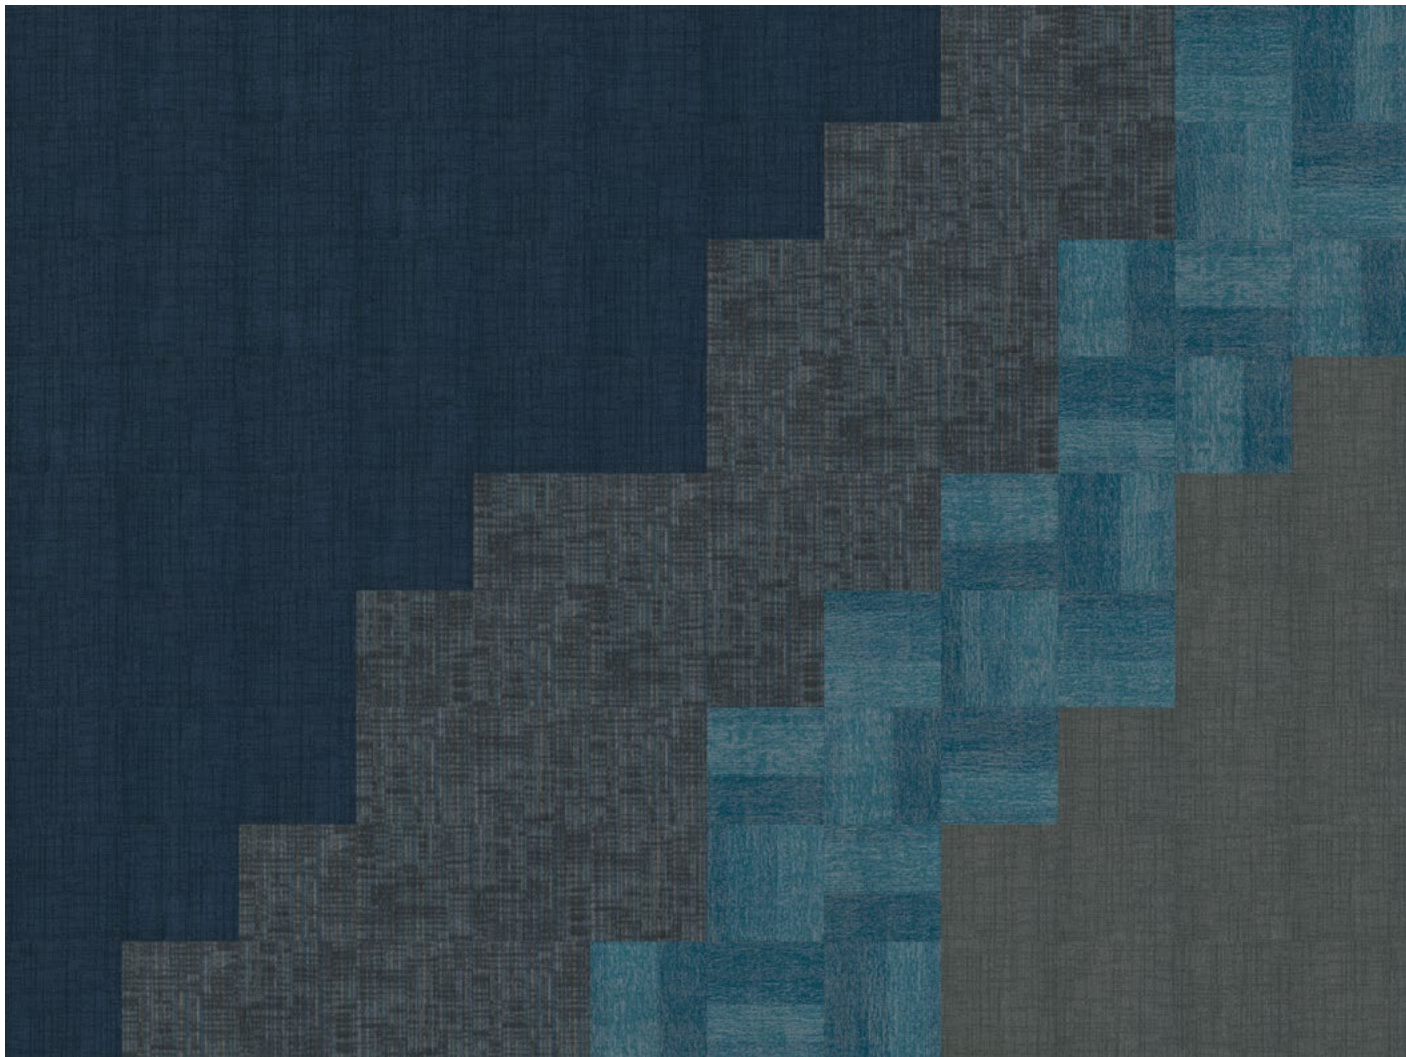

Installation 03

- Surround Carpet Tile (5T421) in Denim (17496)
- Correspond Carpet Tile (5T353) in Combo (52598)
- Arrange Carpet Tile (5T294) in Reflection (94323)
- Surround Carpet Tile (5T421) in Storm Cloud (17597)