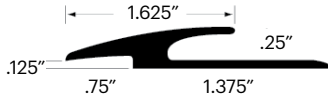

**Product Specifications**

- Style Number** 146VS
- Construction** Thermoplastic Rubber
- Reduction Width** 1.625"
- Size** 144" x 1.625" x .24"
- Packaging** 12' Sticks | Sold by carton  
3 Sticks per carton | 36 Linear Feet per carton
- Warranty** [5 Year Commercial Limited](#)
- Adhesive** [Transition Tape \(191CA\)](#) or [LokWorx Multi-Use TTT Adhesive](#)
  - 192CA: 10.5 oz bottle / Box of 12
  - 193CA: 29 oz bottle / Box of 4

**Color Options**

SHAWCONTRACT.COM

FINISHWORK

The 1.625" Reducer is used when transitioning from LVT to a carpet tile or broadloom. Use the chart below to determine whether or not the 1.625" reducer will work with your products.

		L Left Side				R Right Side			
		Hard Surface		Carpet		Hard Surface		Carpet	
Selling Style	Selling Style Name	Min.	Max.	Min.	Max.	Min.	Max.	Min.	Max.
146VS	1.625" Reducer	2.2 mm	5.0 mm	N/A	N/A	N/A	N/A	5.9 mm	6.7 mm