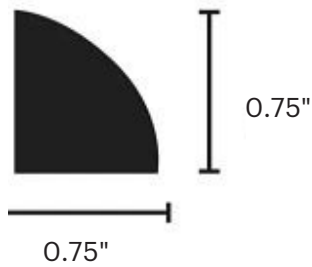

Product Specifications