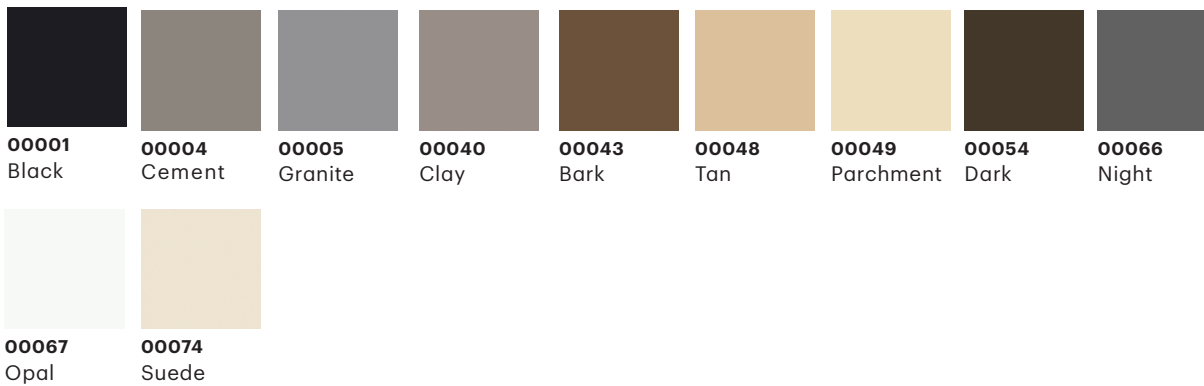

Color Options