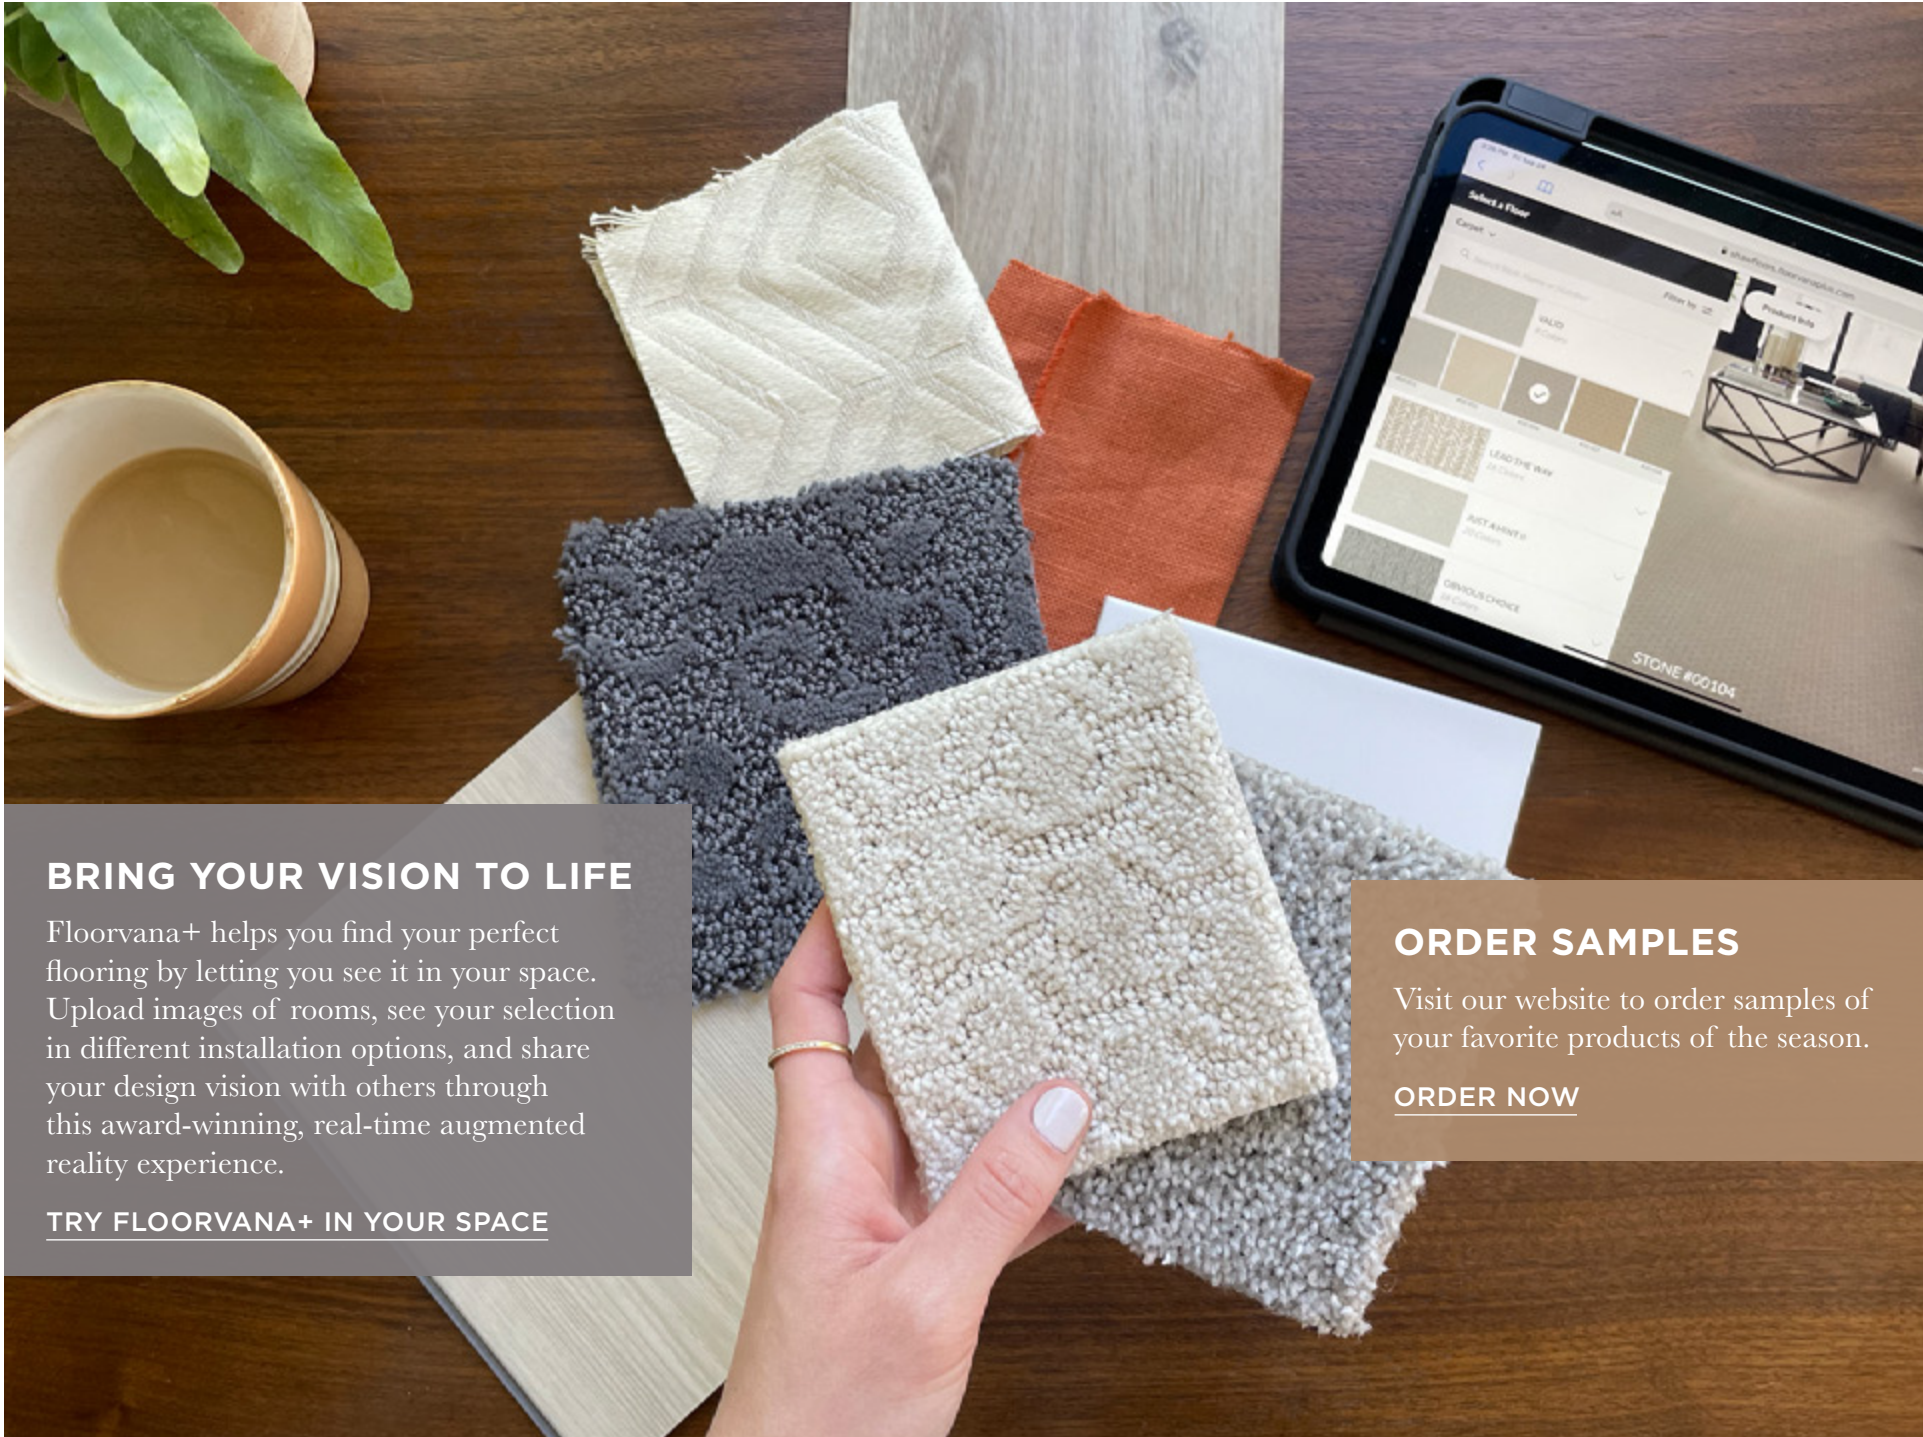

BRING YOUR VISION TO LIFE

Floorvana+ helps you find your perfect flooring by letting you see it in your space. Upload images of rooms, see your selection in different installation options, and share your design vision with others through this award-winning, real-time augmented reality experience.