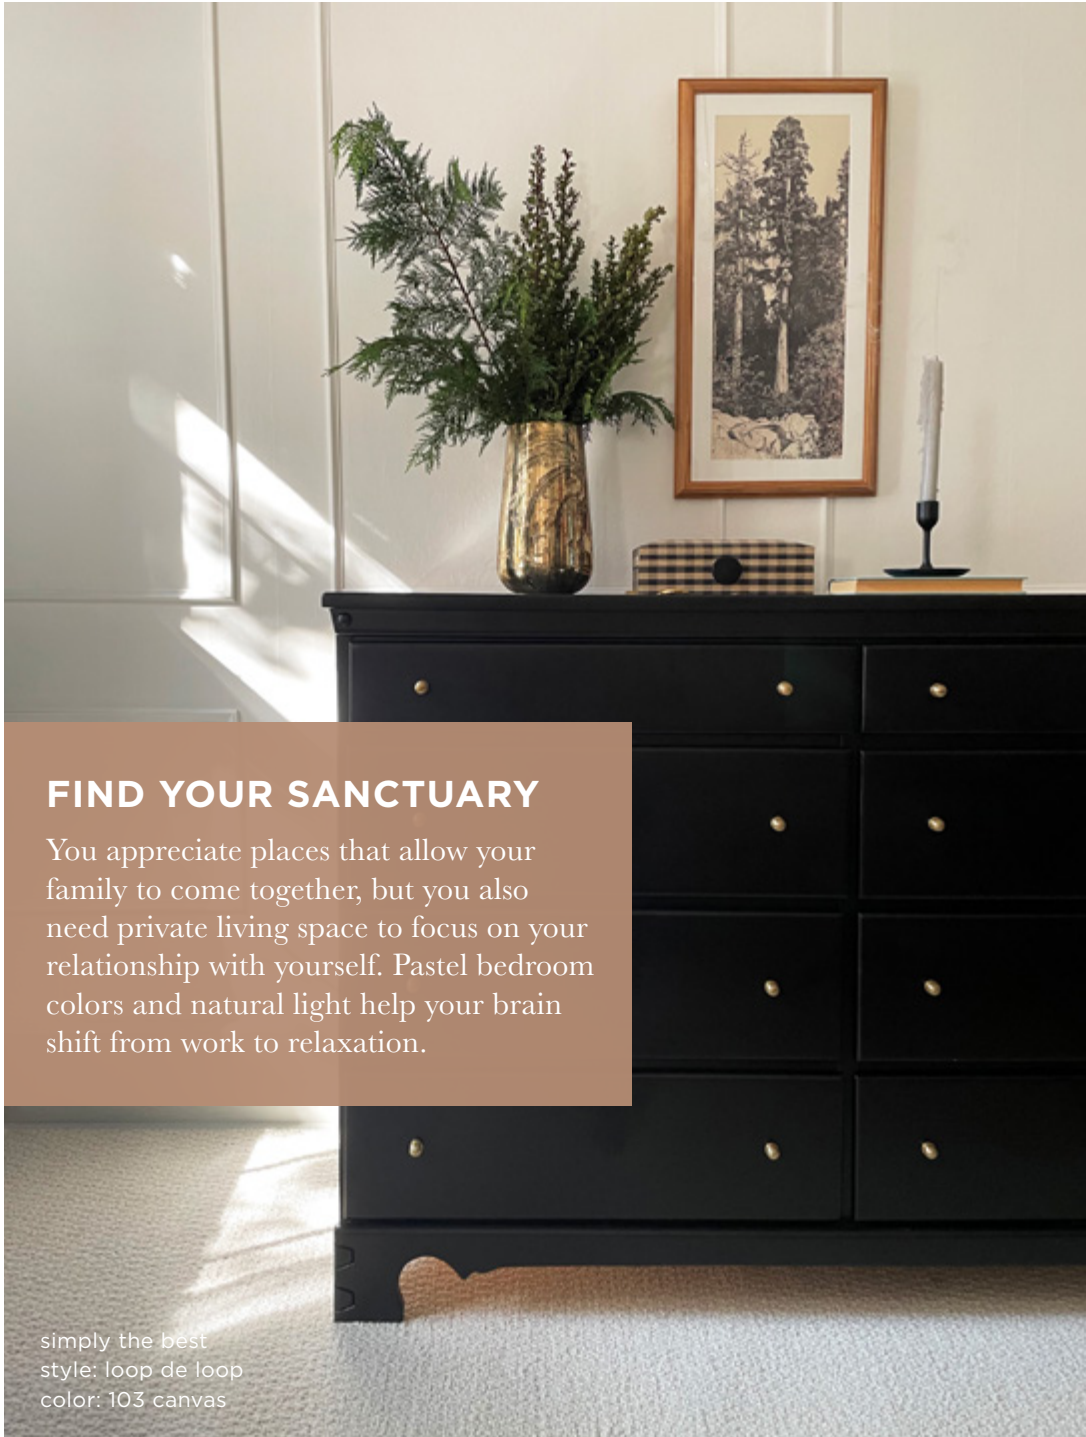

FIND YOUR SANCTUARY

You appreciate places that allow your family to come together, but you also need private living space to focus on your relationship with yourself. Pastel bedroom colors and natural light help your brain shift from work to relaxation.

simply the best
style: loop de loop
color: 103 canvas