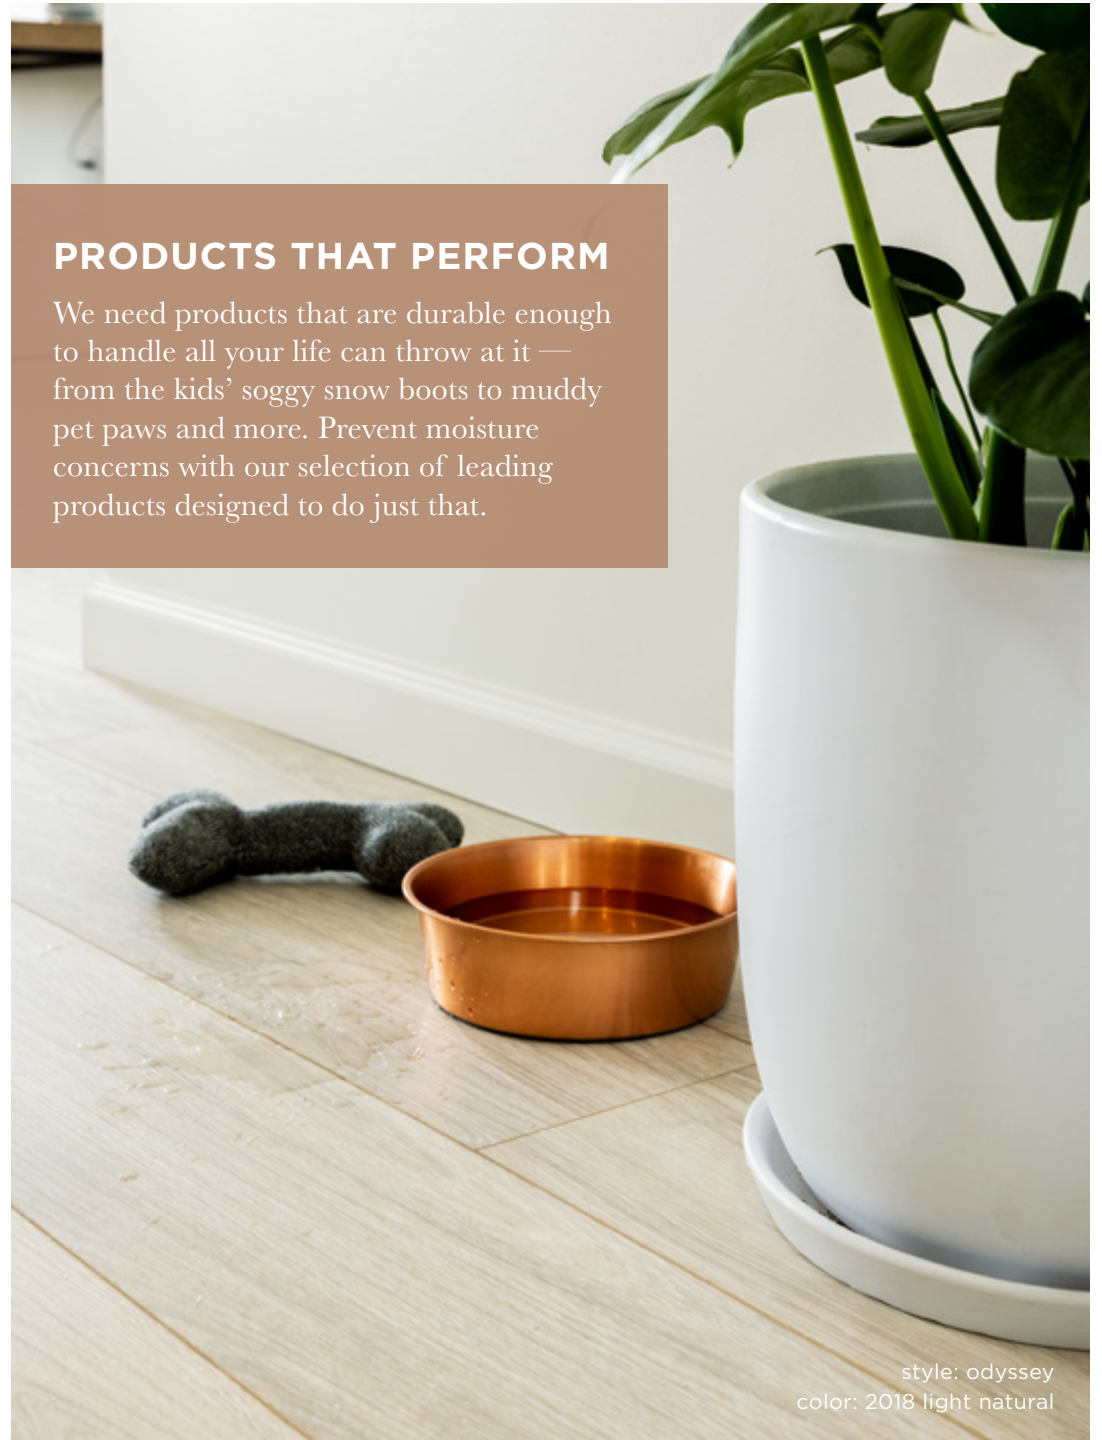

caress
style: subtle aura
color: 743 sandstone

PRODUCTS THAT PERFORM

We need products that are durable enough to handle all your life can throw at it — from the kids' soggy snow boots to muddy pet paws and more. Prevent moisture concerns with our selection of leading products designed to do just that.