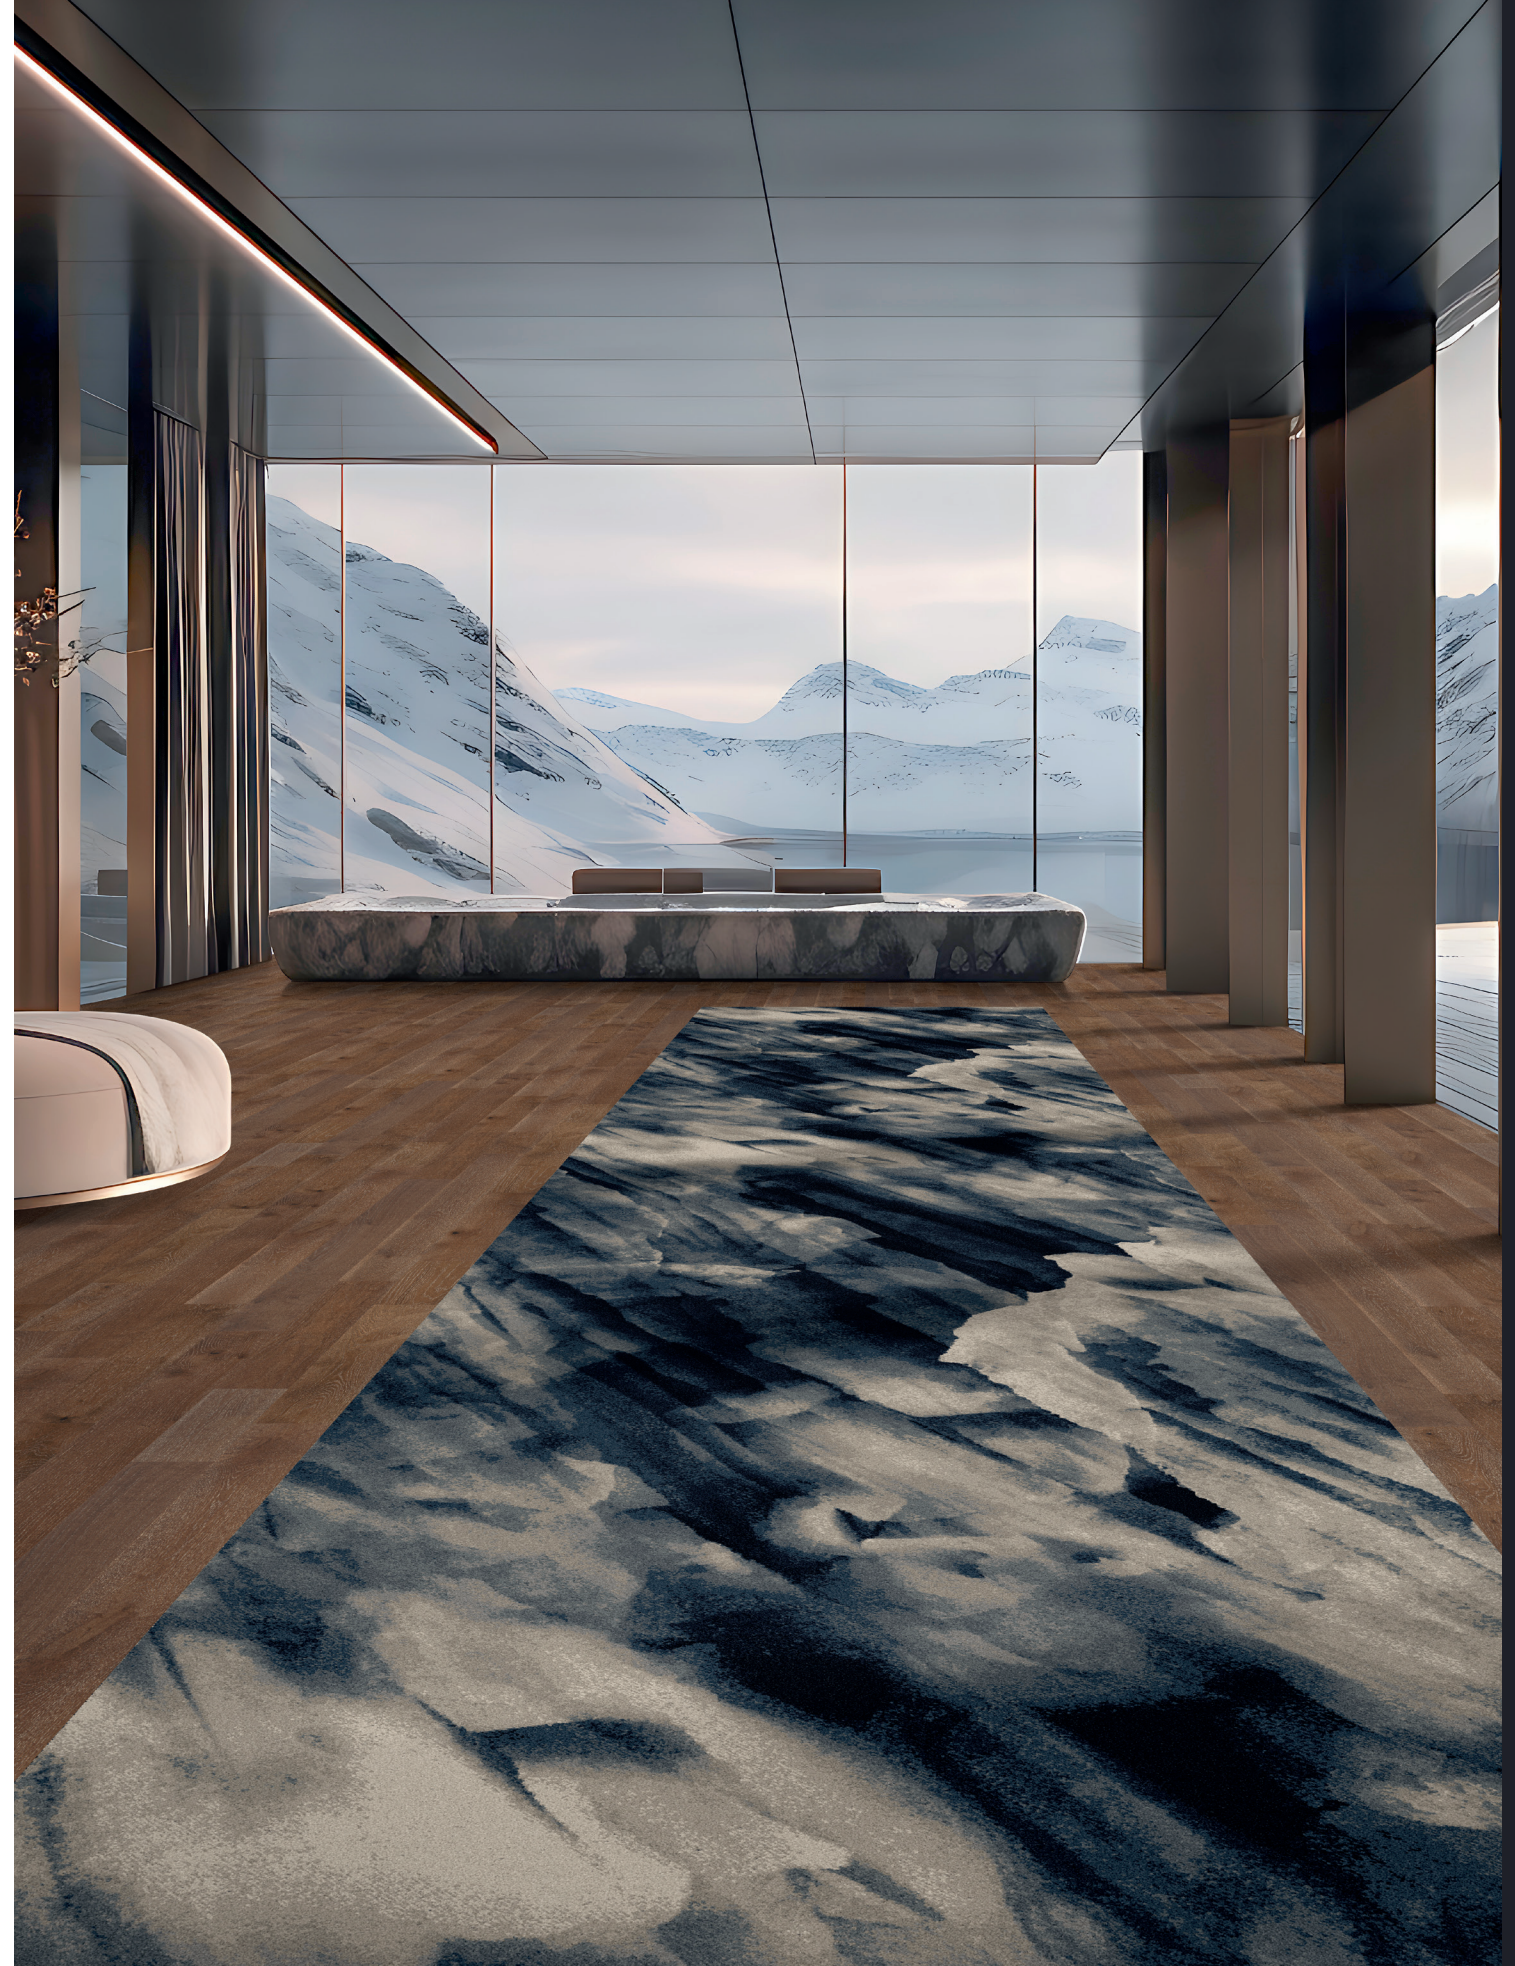

C4-02

I

C5-01

RIGHT: CUSTOM PATTERN AXN91673 AND RESURGENCE OAK (HARDWOOD CA286)
IN RESTORATION OAK (00986)

FROST COVERED VISTAS INSPIRE THE SENSES AND ACTIVATE CALM — AS IMAGINED BY AI.

HF91808

72 in x 72 in | 1.82 m x 1.82 m