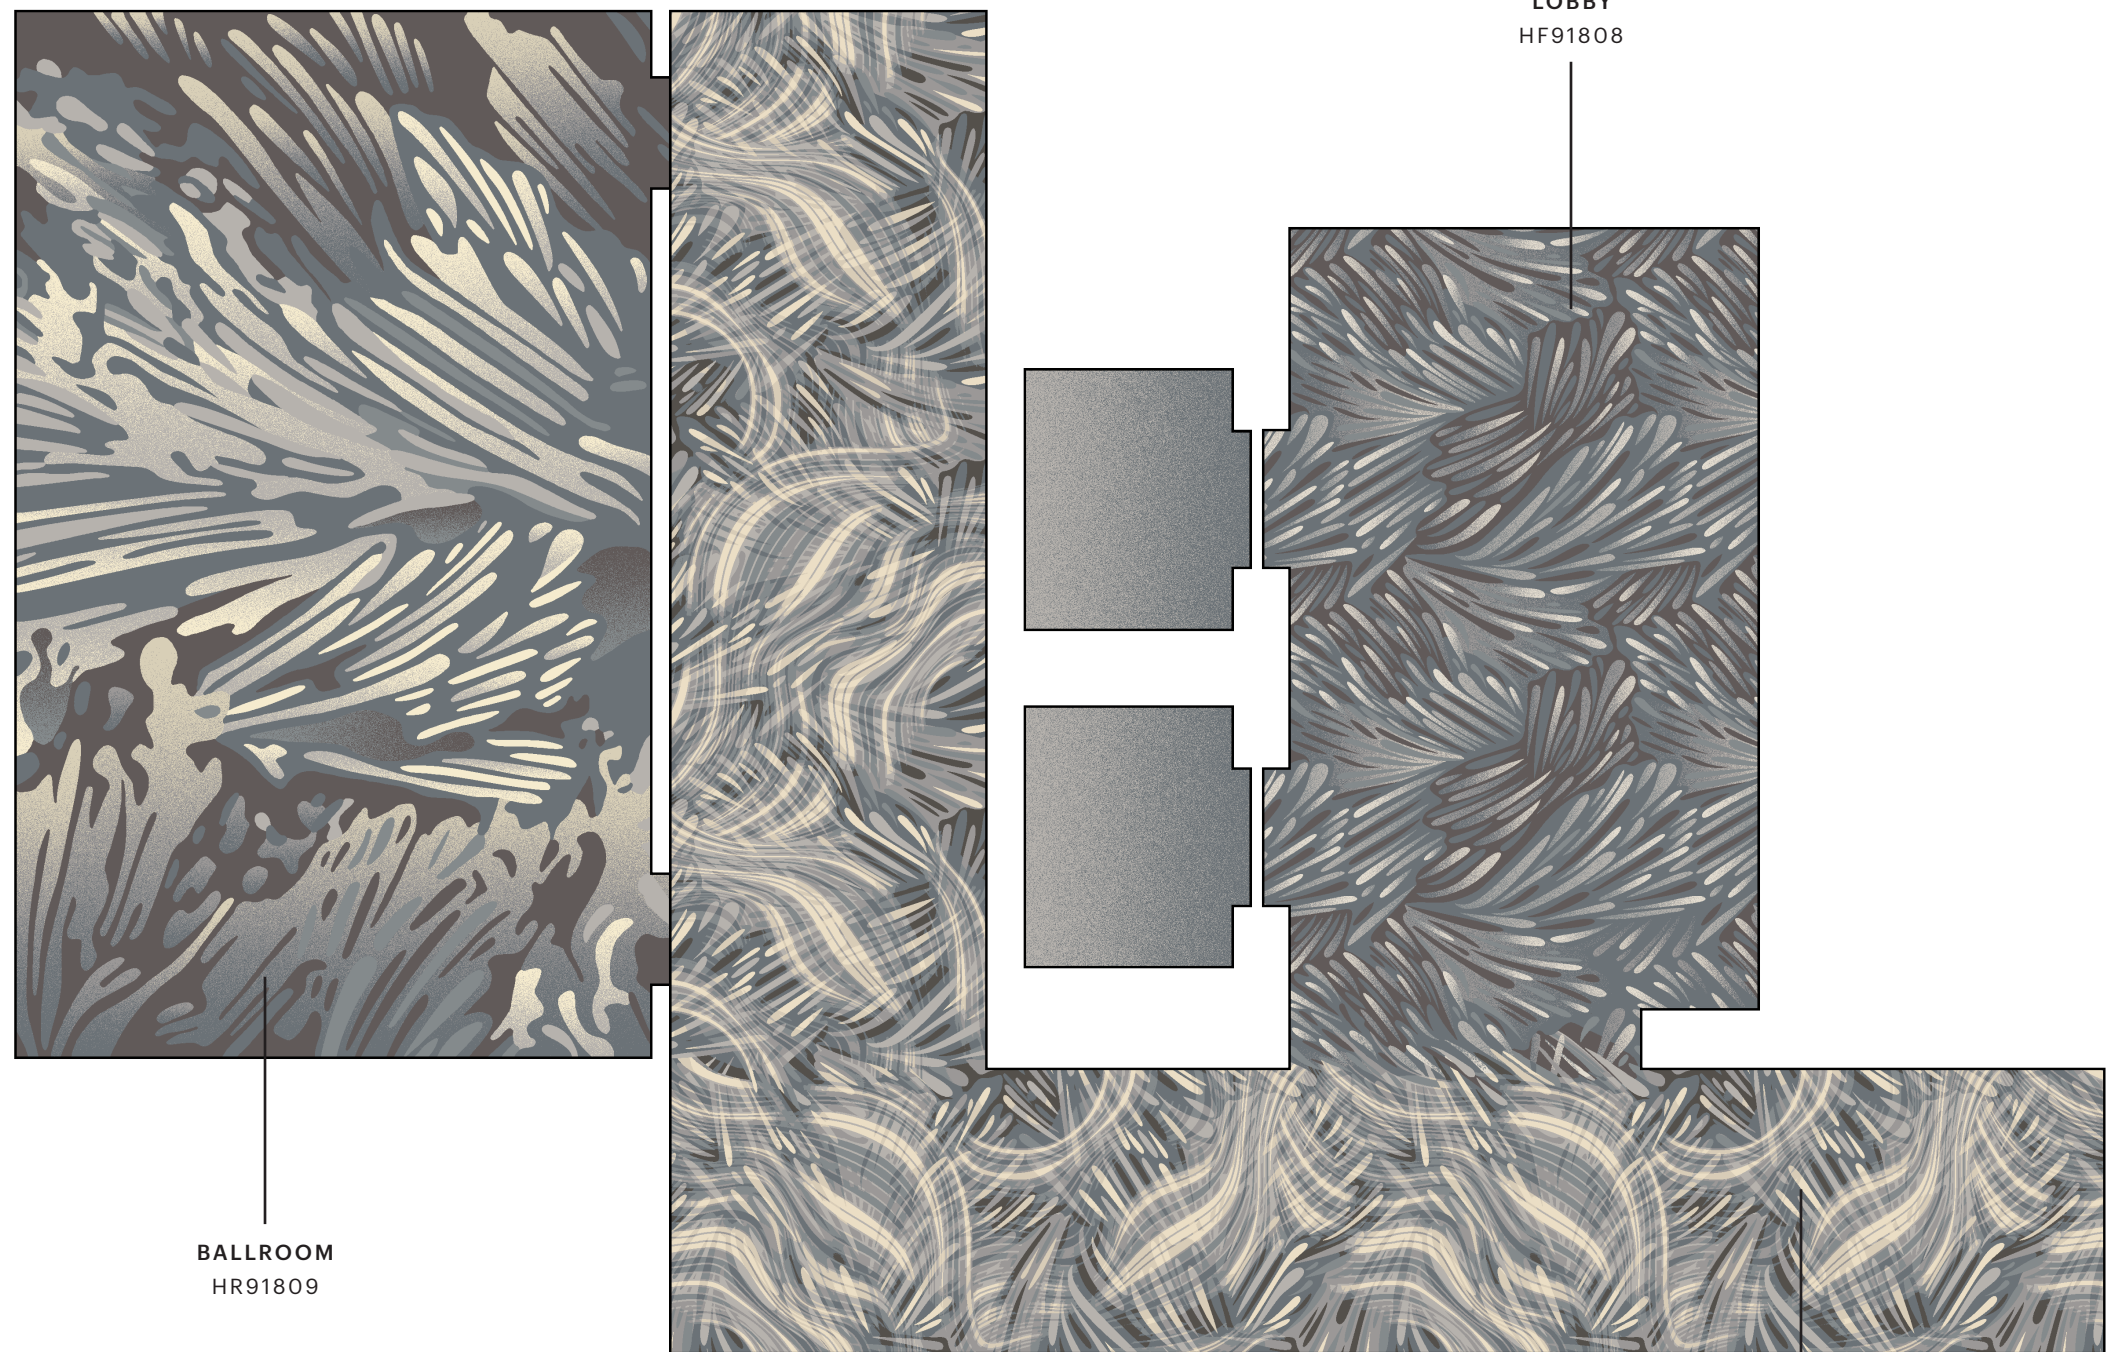

CL925

5429D

5424D

5394D

RIGHT: CUSTOM PATTERN HN91820 AND SOUNDSCAPE (LVT 4063V) IN CINDER (63760)

A LAYERED AND TEXTURAL PATHWAY TRANSPORTS YOUR MIND — AS IMAGINED BY AI.

Roam Around Your Space

With Shaw Hospitality's carpet-to-fit capabilities, you are not bound by pattern scale or repeat. Work with our StudioOne custom design team to adapt these *ROAM | Arctic Escape* patterns to blend and flow seamlessly throughout your space.